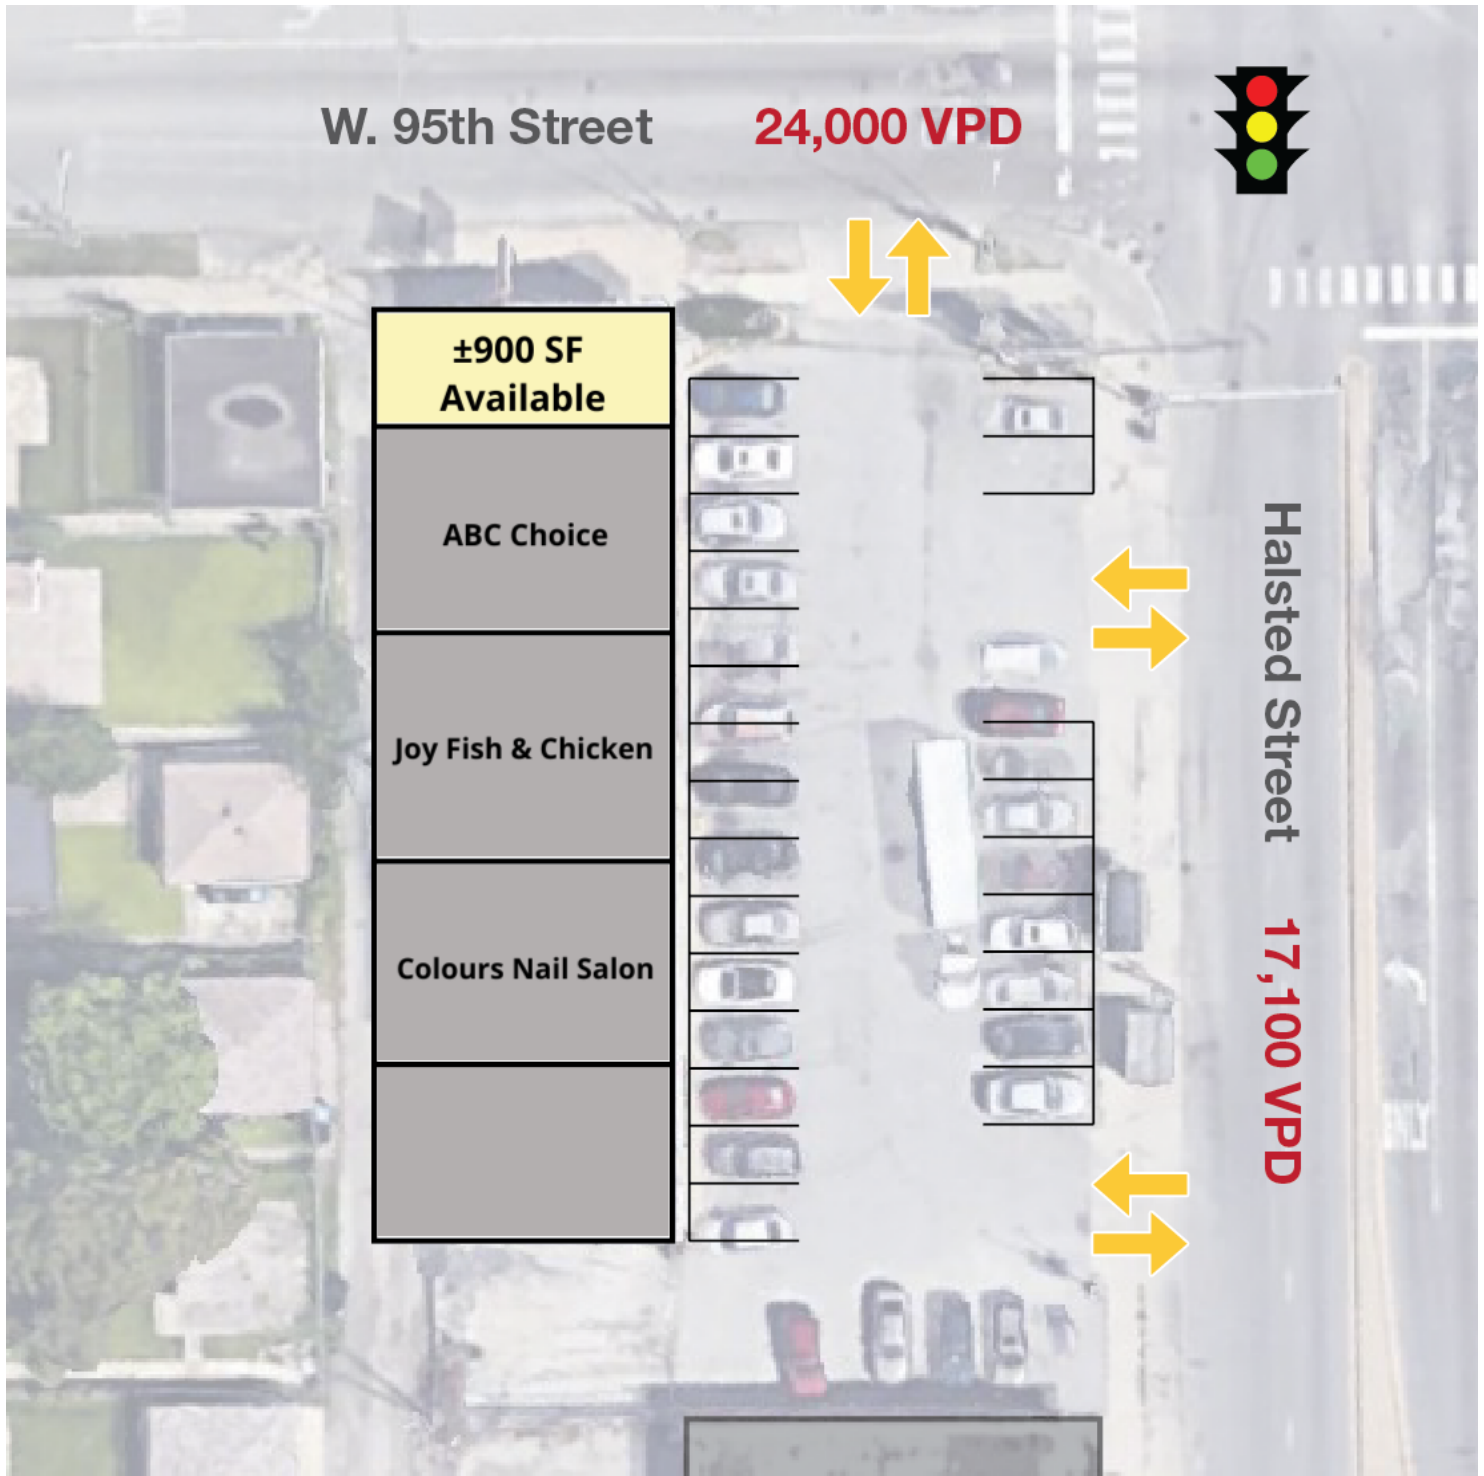

SWC 95th & Halsted

9500-9518 S. Halsted Street, Chicago, IL | Washington Heights

For Lease

Retail Property

MARK FREDERICKS
312.275.3109
mark@baumrealty.com

DOUG RENNER
312.275.3137
doug.renner@baumrealty.com

© 2020 All information supplied is from sources deemed reliable and is furnished subject to errors, omissions, modifications, removal of the listing from sale or lease, and to any listing conditions, including the rates and manner of payment of commissions for particular offerings, the terms of which are available to principals or duly licensed brokers. Any square footage dimensions set forth are approximate.