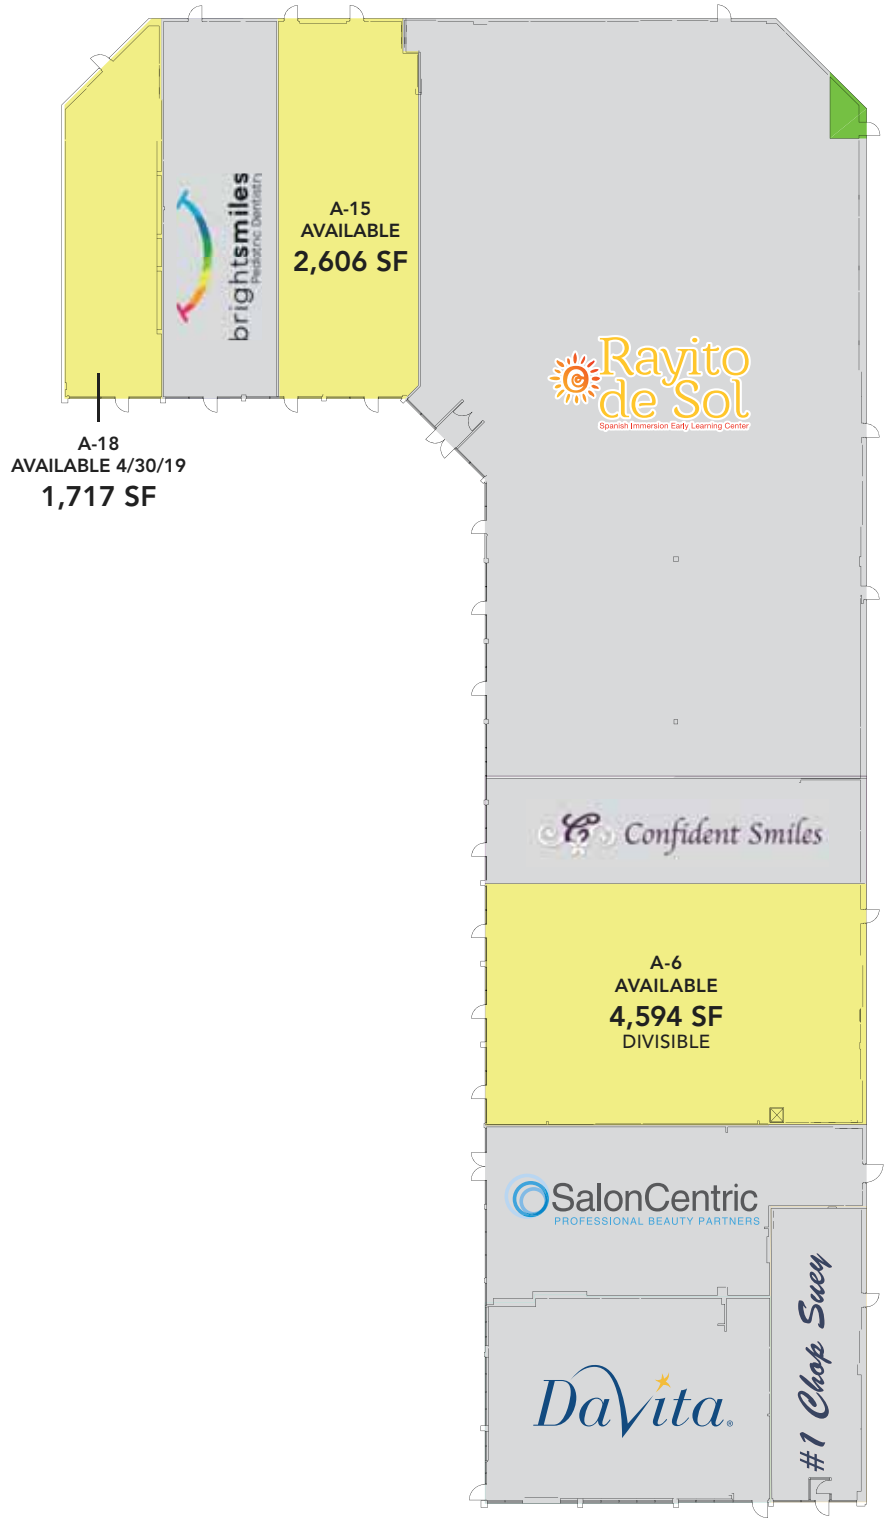

Roscoe Village Center

2550 W. ADDISON STREET | CHICAGO, IL 60618

For Lease

RETAIL SPACE

ROSCOE VILLAGE CENTER

SITE PLAN

MARK FREDERICKS

mark@baumrealty.com