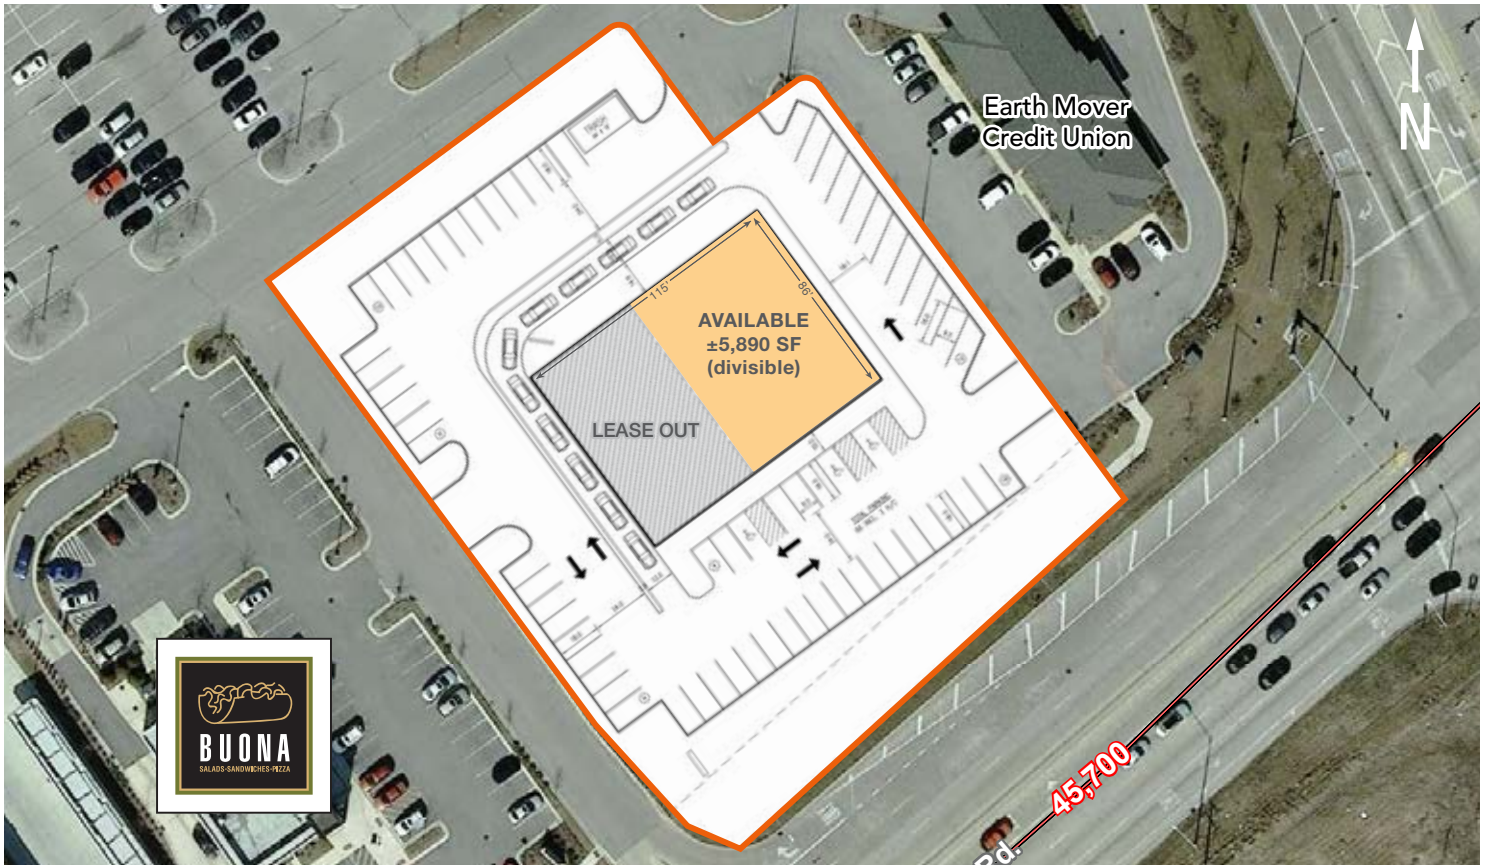

1240 Rt. 34 (Oswego Road)

MONTGOMERY, IL 60538

For Lease

RETAIL SPACE

ALLEN JOFFE

312.275.3120

allen@baumrealty.com

MARK FREDERICKS

312.275.3109

mark@baumrealty.com

© 2018 All information supplied is from sources deemed reliable and is furnished subject to errors, omissions, modifications, removal of the listing from sale or lease, and to any listing conditions, including the rates and manner of payment of commissions for particular offerings, the terms of which are available to principals or duly licensed brokers. Any square footage dimensions set forth are approximate.

BAUM REALTY GROUP, LLC · 1030 W. CHICAGO AVENUE, SUITE 200 · CHICAGO, IL 60642 · 312.666.3000 · WWW.BAUMREALTY.COM